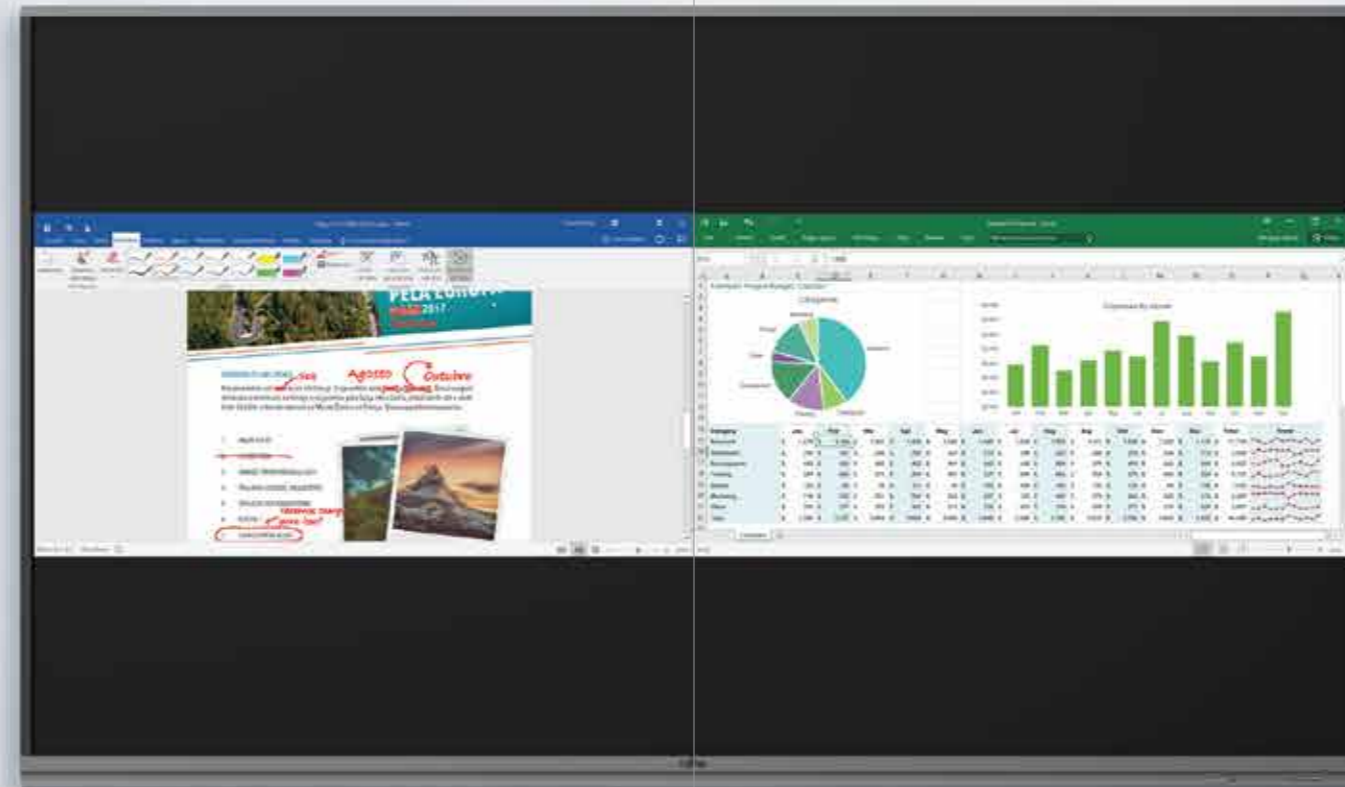

Fujitsu Interactive Panel is designed to maximize flexibility in meeting through open sharing. It allows for seamless team collaboration, ideas exchange and information sharing then turning your work from abstract to real.

Multi-Panel Multi-Device Synchronisation

Combining two Panels together, users can seamlessly double the working space and develop borderless ideas in the same room or even in a different room via the network.

Interactive Experience

Supports up to 20-point touch and pen-on-paper writing experience, enabling team members to annotate or draw on the screen with their fingers or pen styluses simultaneously.

Pen Tip Detection Technology

Automatically detect pen diameter and write simultaneously with different colours and thickness, making team collaboration effortless.

Simple and Smart Wireless Presentation

Project your content wirelessly from any device to your meeting room display. Collaborate in real time with touchback, without moving back and forth during the presentation.

One-to-Many Screen Sharing

No limits to presenting at a town hall. Every audience member will be able to see the display in real time on their own devices.

Work with Confidence Anywhere

LIFEBOOK U9311X

Work with confidence anywhere

Weighing in at just over 1 kg and only 16.9 mm thin, the FUJITSU Tablet LIFEBOOK U9311X is a 360° foldable, 2-in-1 providing ultimate flexibility. The durable magnesium housing in stylish black or red packs the latest 11th gen Intel® Core™ i7 processor for high power along with best-in-class connectivity.

360° Foldable

The attractive, ultra-slim casing in red or black can be easily folded through 360° to enable an uncompromising viewing experience.

LAPTOP MODE   TABLET MODE   READING MODE   MOVIE MODE