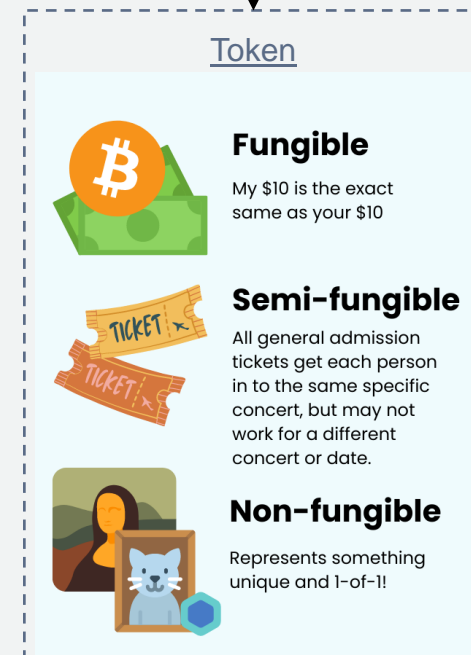

Blockchain, Wallet, Token

User_ID	ASSET_Type	ASSET_Name	Quantity
9527	Money	-	114500
9527	Vehicle	DMC – Back to the Future Theme	1
9527	Equipment	X1 Haptic BootSuit	1
9527	Item	Zemeckis Cube	2
9527	UNIQUE	COPPER KEY	-