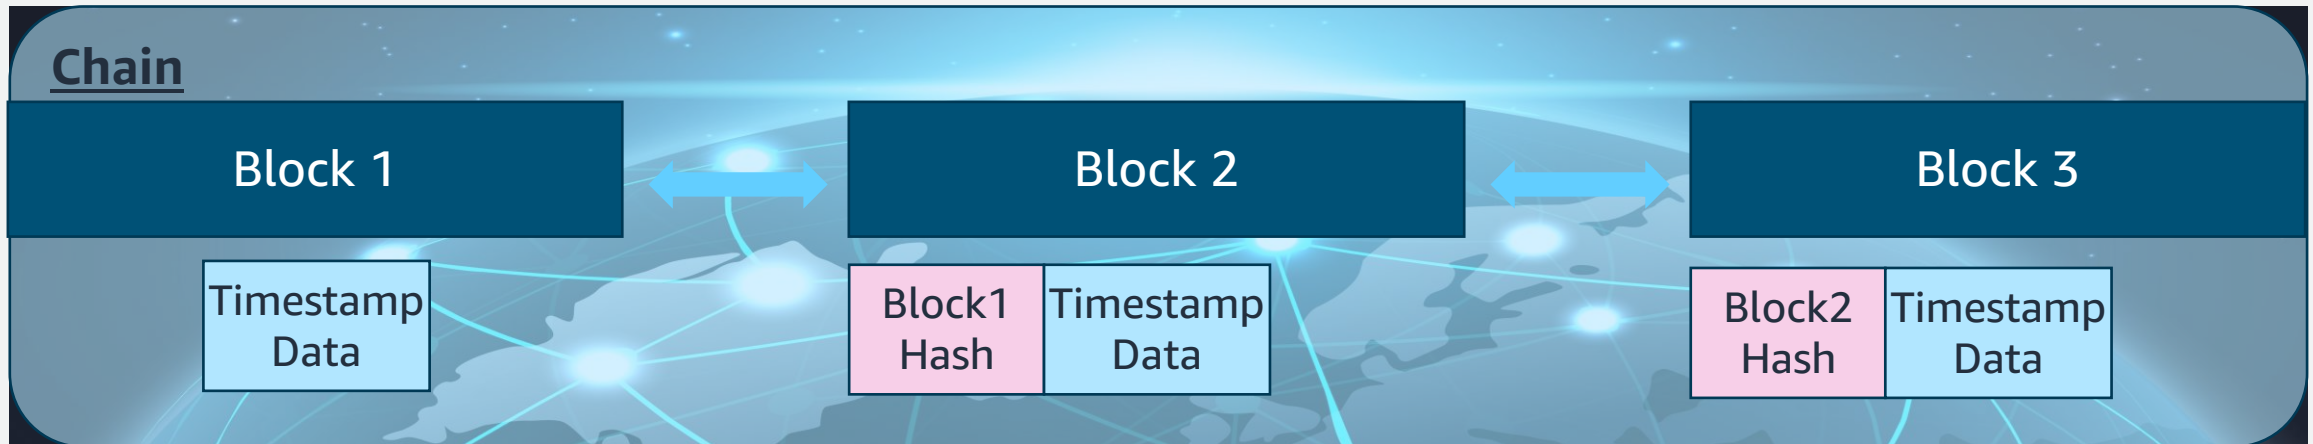

All data

So, how to solve the ownership issue?

orm!

9527	Money	-	-
9527	Vehicle	DMC – Back to the Future Theme	1
9527	Equipment	X1 Haptic BootSuit	1
9527	Item	Zemeckis Cube	2
9527	UNIQUE	COPPER KEY	-

Blockchain Concepts - Chain

- A growing list of records, called blocks, which are **linked** using cryptography
- **Decentralized** and **Immutable**, which means the data entered is irreversible
- Viewable to anyone for **public** blockchain