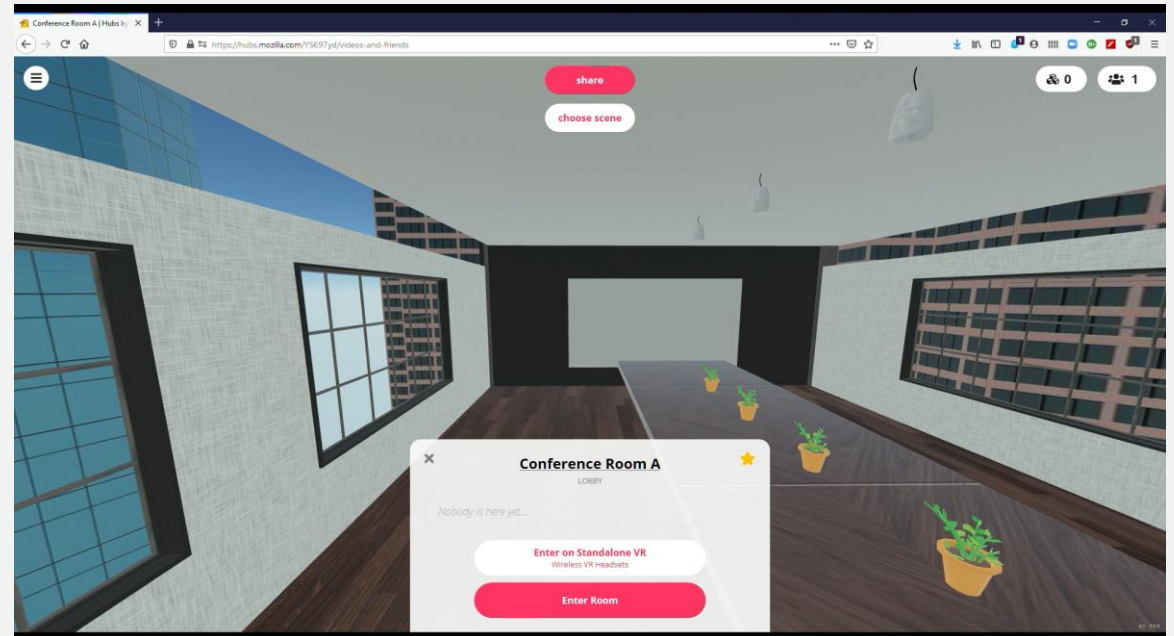

Meta Horizon Workrooms

Virtual concert on Metaverse

Hubs Cloud Enterprise on AWS Marketplace

- Create your own immersive collaborative spaces
 - Choose avatars, create private rooms with custom scenes and invite people to join
 - collaborate in exciting new ways using voice and text chat
 - media from around the web
 - interactive drawing tools

Digital twins

- A virtual model or environment designed to accurately reflect a physical object in real world
- Large-scale – simulations to study multiple processes
- Two-way flow of information – allows real time data
- IoT-relevant