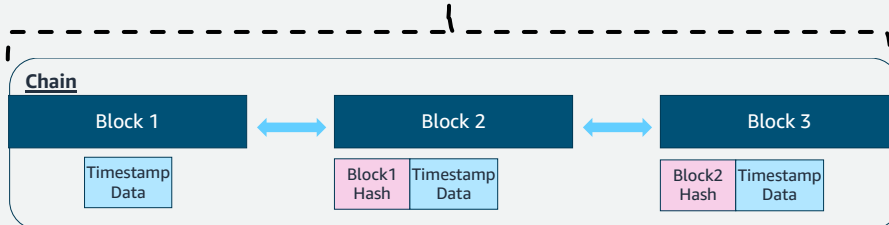

Blockchain, Wallet, Token

User_ID	ASSET_Type	ASSET_Name	Quantity
9527	Money	-	114500
9527	Vehicle	DMC – Back to the Future Theme	1
9527	Equipment	X1 Haptic BootSuit	1
9527	Item	Zemeckis Cube	2
9527	UNIQUE	COPPER KEY	-