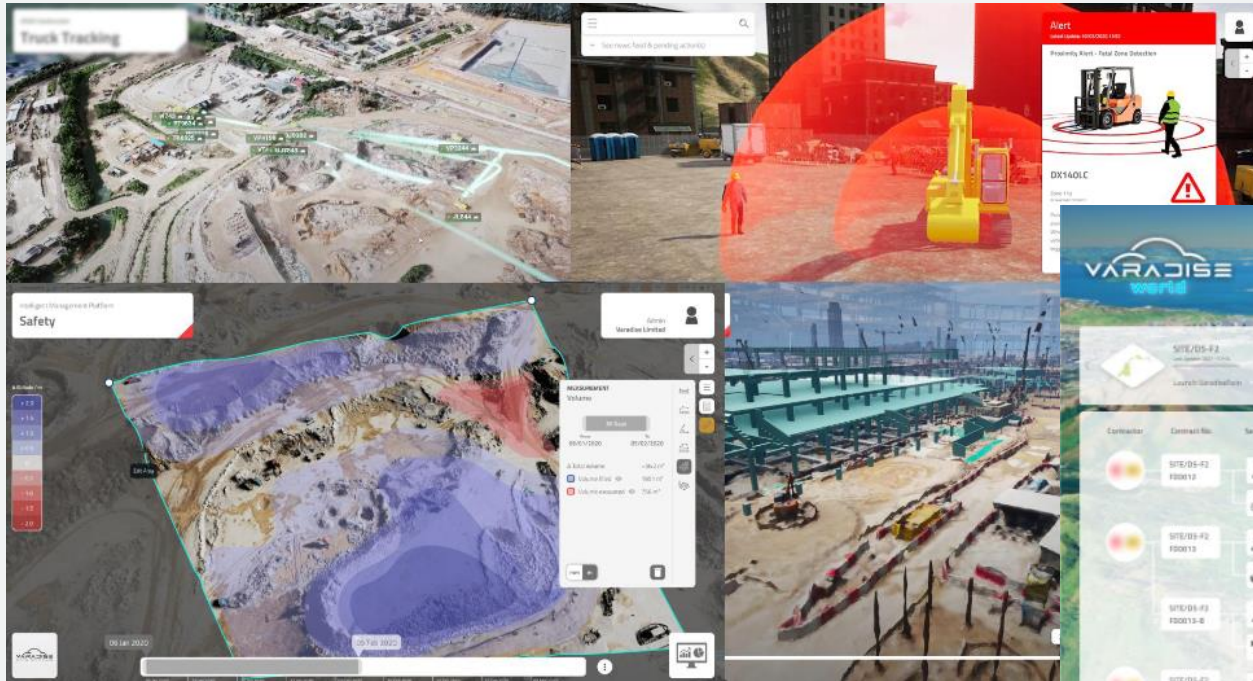

Digital twins

- A virtual model or environment designed to accurately reflect a physical object in real world
- Large-scale – simulations to study multiple processes
- Two-way flow of information – allows real time data
- IoT-relevant

Digital twins

CEDD - InnoTCE" of Tung Chung East Reclamation Project

當然是我們面前的數碼化管理平台

AWS partner - Varadise Limited

Smart Construction Management

Smart City

AWS IoT TwinMaker

- Allows developers to create digital twins of real-world systems such as buildings, factories, industrial equipment, and production lines
- Supported data source: e.g. equipment sensors, video feeds, and business applications

AWS IoT TwinMaker

Experience a Digital Twin dashboard

The dashboard displays the following components:

- Alarm List Table:**

alarmName	alarmId	entityId	entityName	Status	Time
AlarmComponent	Mixer_0_237685e2...	Mixer_0_cd81d9fd-3...	Mixer_0	ACTIVE	2021-11-23 12:08:32...
AlarmComponent	Mixer_1_597c735b...	Mixer_1_4b57cbee...	Mixer_1	NORMAL	2021-11-23 12:08:32...
AlarmComponent	Mixer_10_54205d7c...	Mixer_10_9ee8913d...	Mixer_10	ACTIVE	2021-11-23 12:08:32...
AlarmComponent	Mixer_11_2ef76a9e...	Mixer_11_67785f3f...	Mixer_11	NORMAL	2021-11-23 12:08:32...
AlarmComponent	Mixer_12_18786fcb...	Mixer_12_87c19dfd...	Mixer_12	NORMAL	2021-11-23 12:08:26...
AlarmComponent	Mixer_13_e8061c85...	Mixer_13_68bb09dd...	Mixer_13	NORMAL	2021-11-23 12:08:32...
- Selected Alarm History:** Two line charts showing 'Mixer_1' status (NORMAL) and 'RPM' (fluctuating between 0 and 60) over time.
- Motor Temperature:** A line chart showing temperature (fluctuating between 97.5 and 100) over time.
- Hierarchy:** A tree view showing the structure: AWSIoTtwinMakerScene > Environment > Equipment > Mixers > Mixer_0 > Tag.
- Scene Viewer:** A 3D visualization of the mixer equipment layout.
- Video Feeds:** A live video stream of the mixer equipment.
- Asset Specification Documents:** A table with columns 'Key' and 'document':