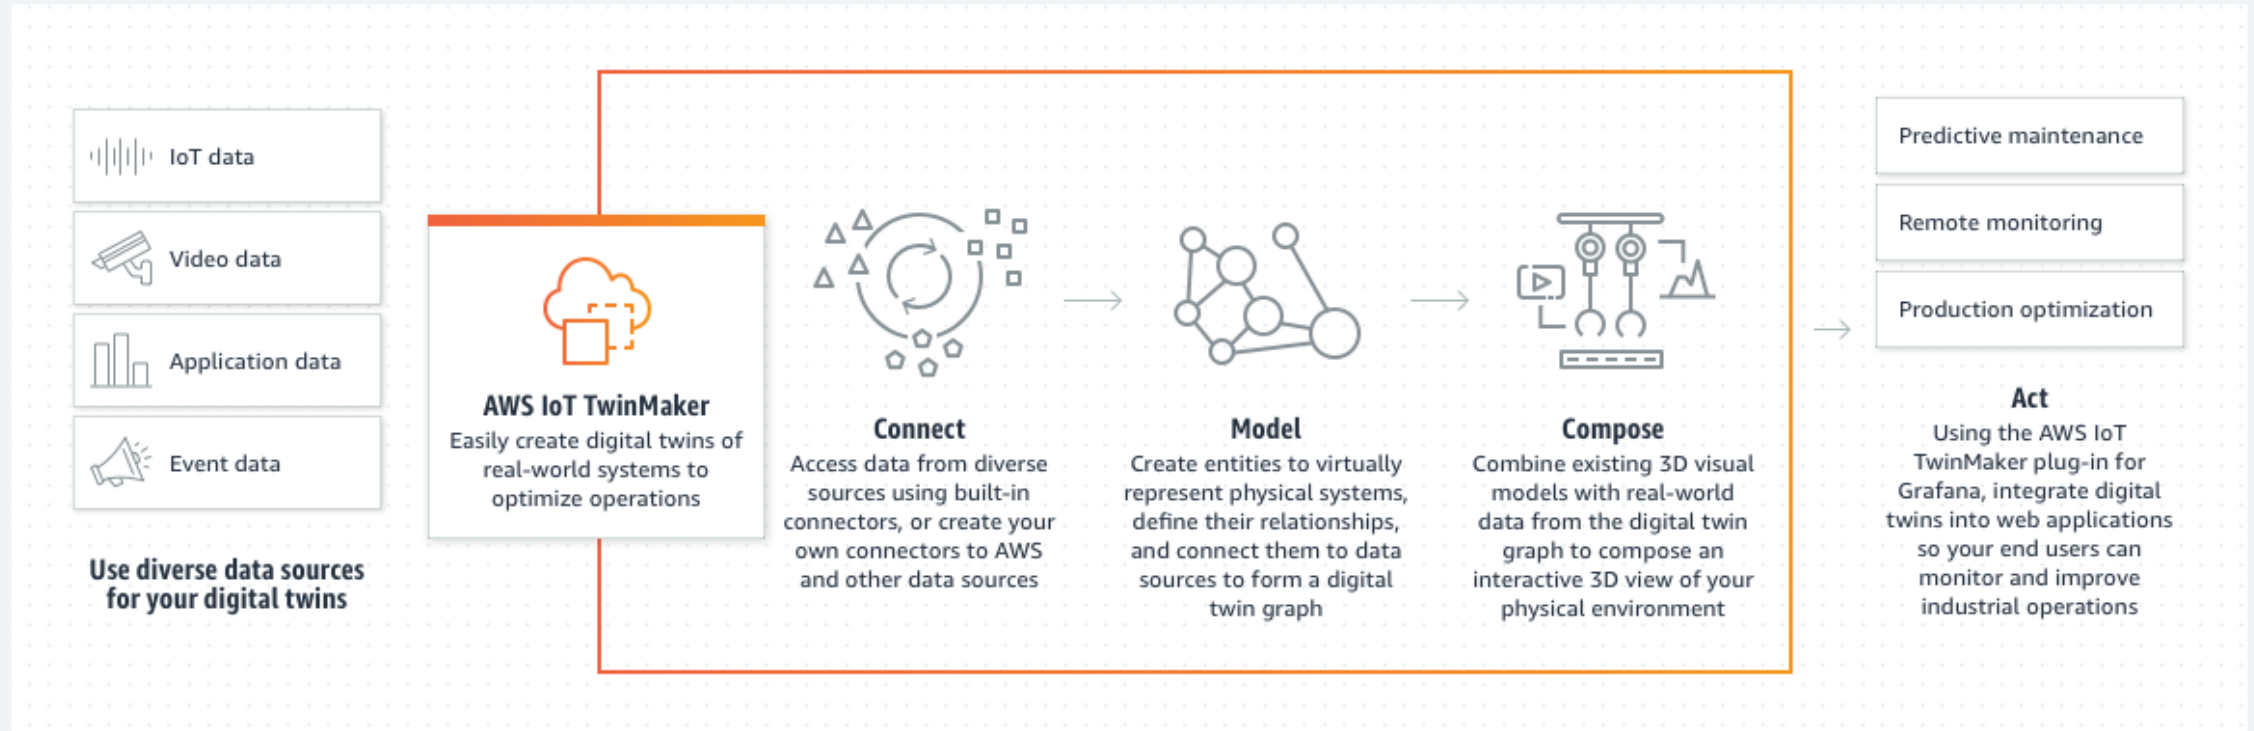

Digital twins

- A virtual model or environment designed to accurately reflect a physical object in real world
- Large-scale – simulations to study multiple processes
- Two-way flow of information – allows real time data
- IoT-relevant

Digital twins

CEDD - InnoTCE" of Tung Chung East Reclamation Project

當然是我們面前的數碼化管理平台

AWS partner - Varadise Limited

Smart Construction Management

Smart City

AWS IoT TwinMaker

- Allows developers to create digital twins of real-world systems such as buildings, factories, industrial equipment, and production lines
- Supported data source: e.g. equipment sensors, video feeds, and business applications

AWS IoT TwinMaker

Experience a Digital Twin dashboard

The dashboard displays the following components:

- Alarm List Table:**

alarmName	alarmId	entityId	entityName	Status	Time
AlarmComponent	Mixer_0_237685e2...	Mixer_0_cd81d9fd-3...	Mixer_0	ACTIVE	2021-11-23 12:08:32...
AlarmComponent	Mixer_1_597c735b...	Mixer_1_4b57cbee...	Mixer_1	NORMAL	2021-11-23 12:08:32...
AlarmComponent	Mixer_10_54205d7c...	Mixer_10_9ee8913d...	Mixer_10	ACTIVE	2021-11-23 12:08:32...
AlarmComponent	Mixer_11_2ef76a9e...	Mixer_11_67785f3f...	Mixer_11	NORMAL	2021-11-23 12:08:32...
AlarmComponent	Mixer_12_18786fcb...	Mixer_12_87c19dfd...	Mixer_12	NORMAL	2021-11-23 12:08:26...
AlarmComponent	Mixer_13_e8061c85...	Mixer_13_68bb09dd...	Mixer_13	NORMAL	2021-11-23 12:08:32...
- Selected Alarm History:** Two line charts showing 'Mixer_1' status (NORMAL) and 'RPM' (fluctuating between 0 and 60) over time.
- Motor Temperature:** A line chart showing temperature (fluctuating between 97.5 and 100) over time.
- Hierarchy:** A tree view showing the structure: AWSIoTtwinMakerScene > Environment > Equipment > Mixers > Mixer_0 > Tag.
- Scene Viewer:** A 3D visualization of the mixer equipment layout.
- Video Feeds:** A live video stream of the mixer equipment.
- Asset Specification Documents:** A table with columns 'Key' and 'document':