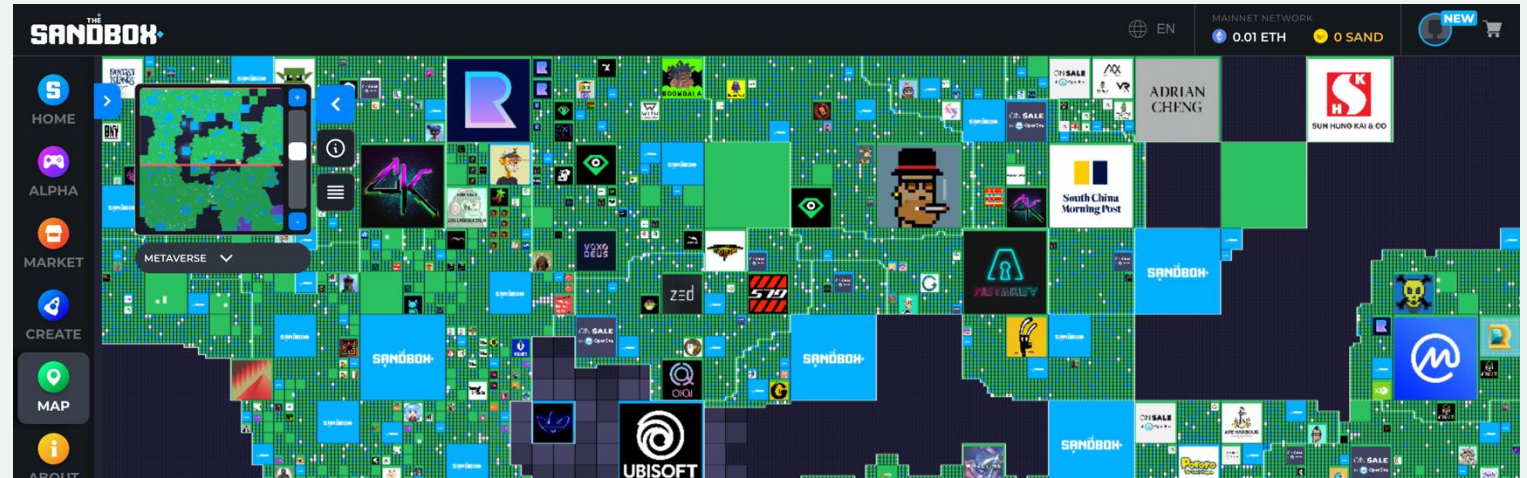

Metaverse on Web3

The Sandbox

- Virtual world where players can build, own, and monetize
- Digital Asset
 - SAND: utility token
 - LAND: unique digital piece of real-estate
- Tradable outside (eg. Binance, OpenSea)