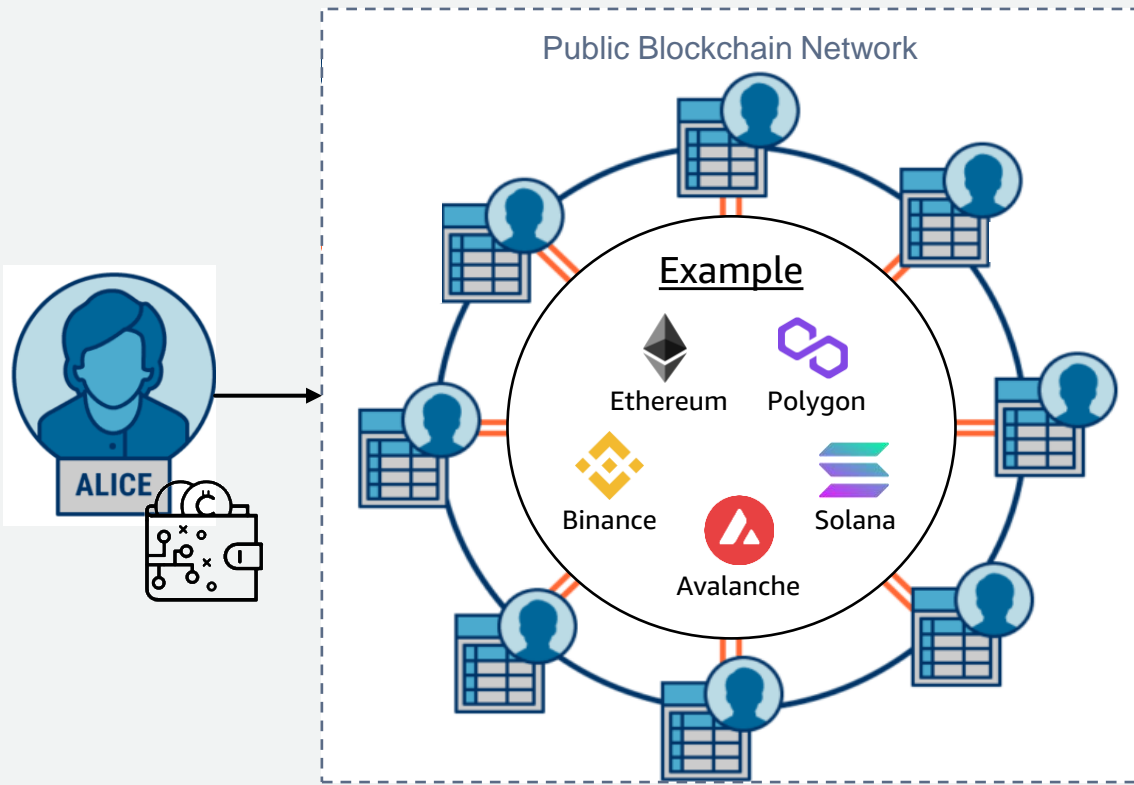

Blockchain, Wallet, Token

User_ID	ASSET_Type	ASSET_Name	Quantity
9527	Money	-	114500
9527	Vehicle	DMC – Back to the Future Theme	1
9527	Equipment	X1 Haptic BootSuit	1
9527	Item	Zemeckis Cube	2
9527	UNIQUE	COPPER KEY	-