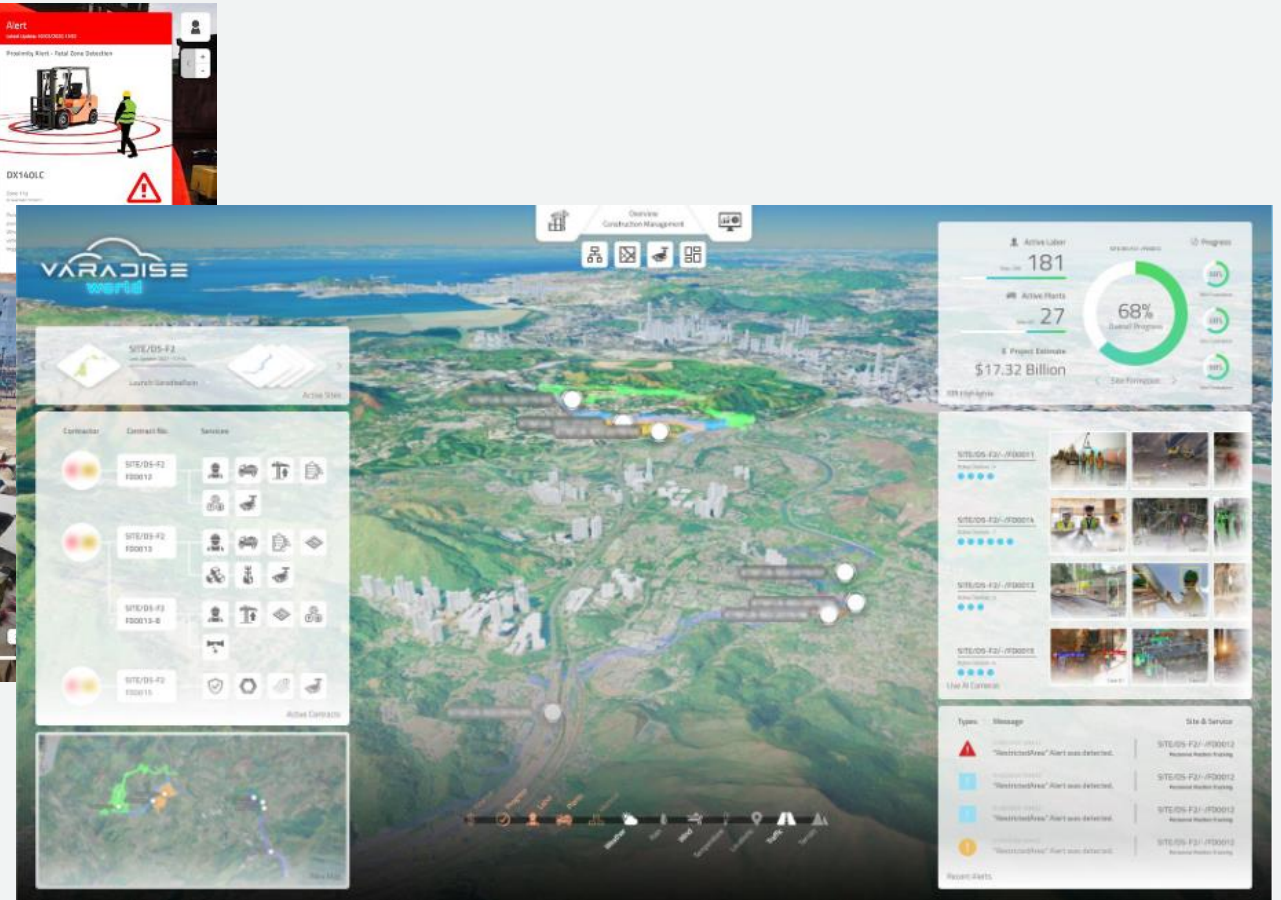

Digital twins

- A virtual model or environment designed to accurately reflect a physical object in real world
- Large-scale – simulations to study multiple processes
- Two-way flow of information – allows real time data
- IoT-relevant

Digital twins

CEDD - InnoTCE" of Tung Chung East Reclamation Project

當然是我們面前的數碼化管理平台

AWS partner - Varadise Limited

Smart Construction Management

Smart City

AWS IoT TwinMaker

- Allows developers to create digital twins of real-world systems such as buildings, factories, industrial equipment, and production lines
- Supported data source: e.g. equipment sensors, video feeds, and business applications

AWS IoT TwinMaker

Experience a Digital Twin dashboard

The dashboard displays the following components:

- Alarm List Table:**

alarmName	alarmId	entityId	entityName	Status	Time
AlarmComponent	Mixer_0_237685e2...	Mixer_0_cd81d9fd-3...	Mixer_0	ACTIVE	2021-11-23 12:08:32...
AlarmComponent	Mixer_1_597c735b...	Mixer_1_4b57cbee...	Mixer_1	NORMAL	2021-11-23 12:08:32...
AlarmComponent	Mixer_10_54205d7c...	Mixer_10_9ee8913d...	Mixer_10	ACTIVE	2021-11-23 12:08:32...
AlarmComponent	Mixer_11_2ef76a9e...	Mixer_11_67785f3f...	Mixer_11	NORMAL	2021-11-23 12:08:32...
AlarmComponent	Mixer_12_18786fcb...	Mixer_12_87c19dfd...	Mixer_12	NORMAL	2021-11-23 12:08:26...
AlarmComponent	Mixer_13_e8061c85...	Mixer_13_68bb09dd...	Mixer_13	NORMAL	2021-11-23 12:08:32...
- Selected Alarm History:** Two line charts showing 'Mixer_1' status (NORMAL) and 'RPM' (fluctuating between 0 and 60) over time.
- Motor Temperature:** A line chart showing temperature (fluctuating between 97.5 and 100) over time.
- Hierarchy:** A tree view showing the structure: AWSIoTtwinMakerScene > Environment > Equipment > Mixers > Mixer_0 > Tag.
- Scene Viewer:** A 3D visualization of the mixer equipment layout.
- Video Feeds:** A live video stream of the mixer equipment.
- Asset Specification Documents:** A table with columns 'Key' and 'document':