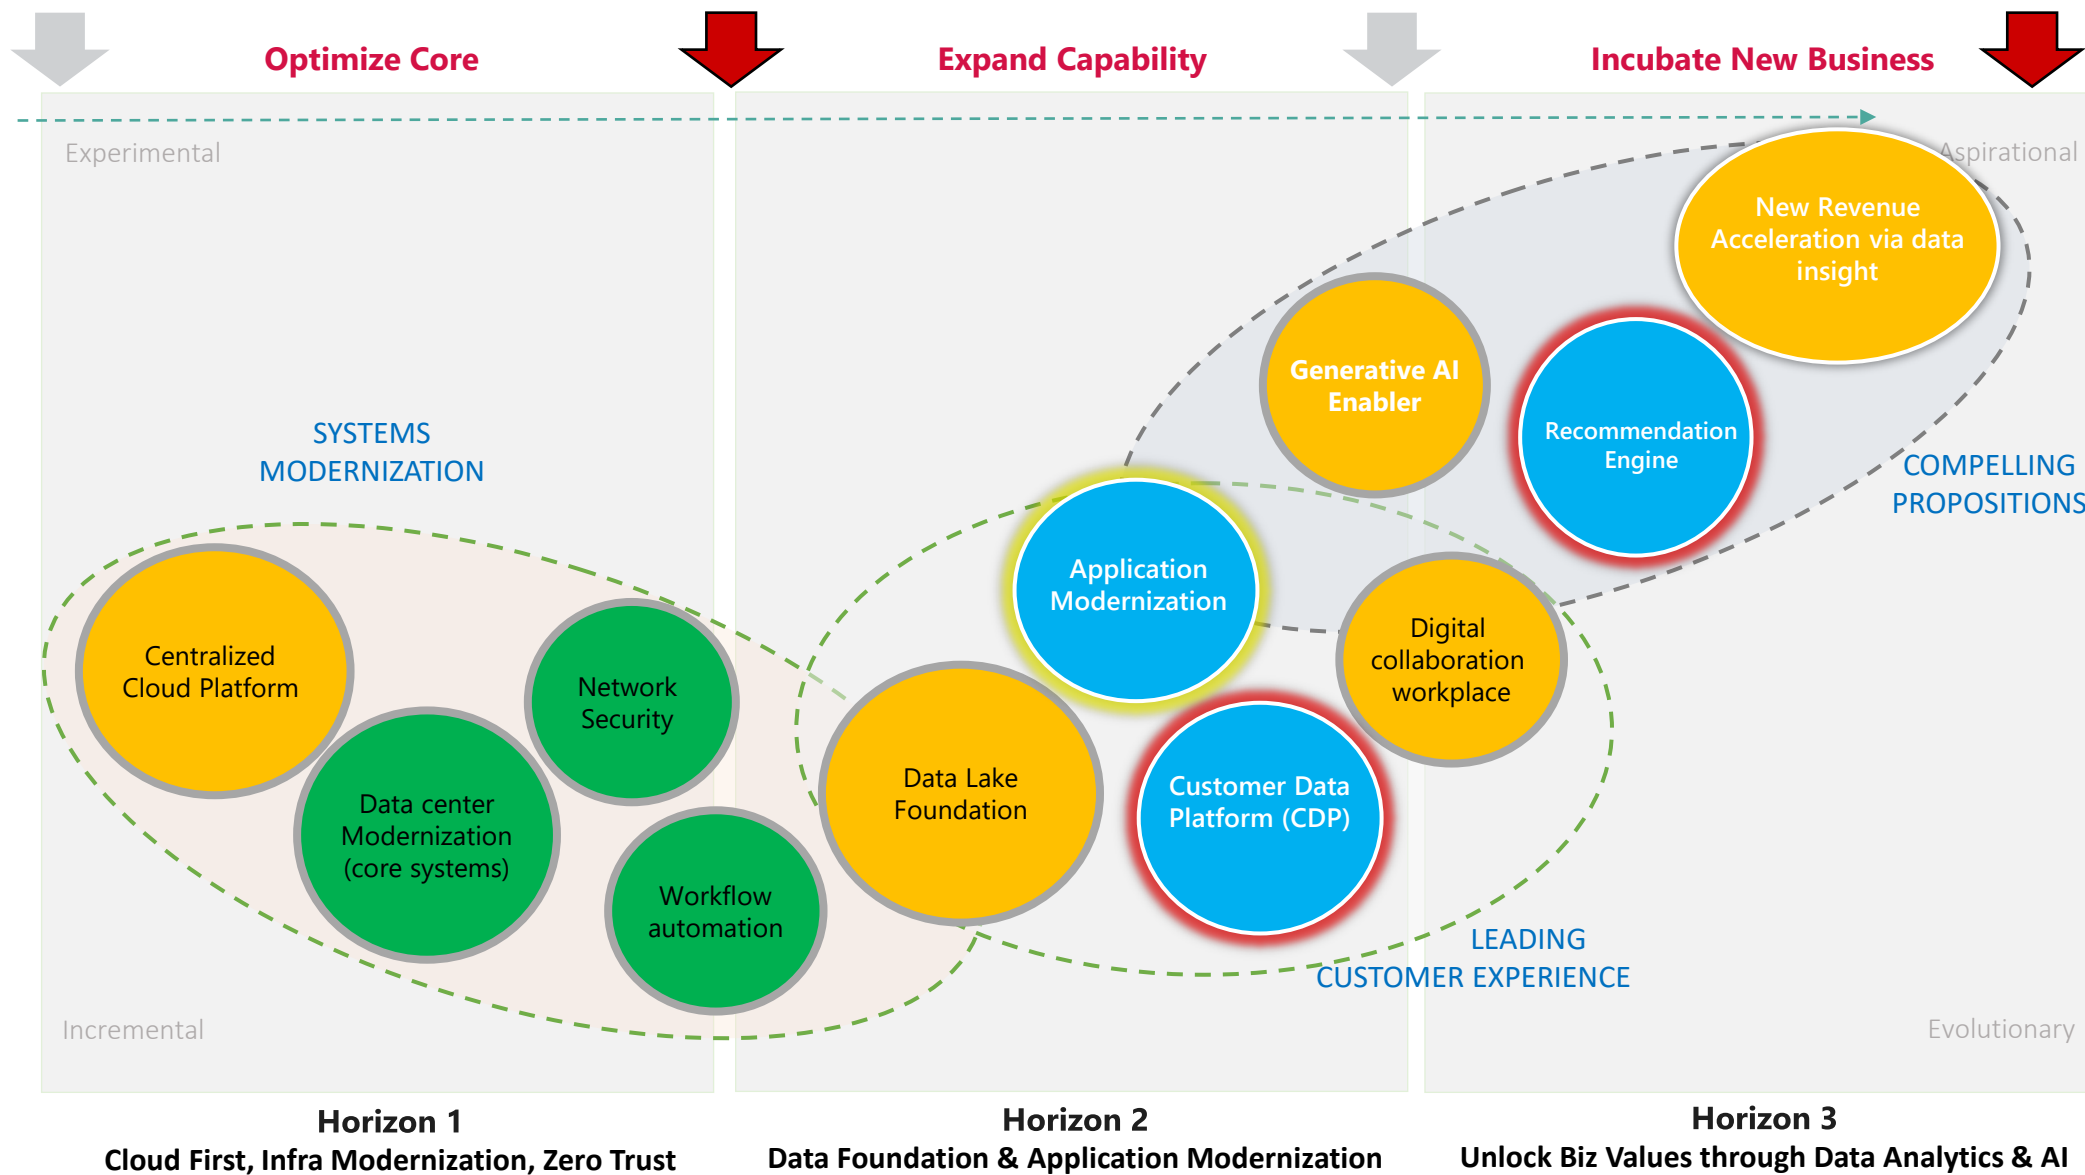

Build Service Capabilities & Data Analytic Report (Data Integration , leverages knowledge and develop knowledge on cases profile, intervention strategic, changing behaviors, critical factors)

Enable Collective intelligence (Data analytics for future development, Sector Services Report, adopt and develop AI services in strategic manner, contributing big data in innovation and digital services for Gov and social services operator)

Level of Social Impact

HIGH₃

LOW

ITRC & SILO IT

Centralized & Cloud First

Digital & Data AI driven

Shared
Commitment

Technology driven / engineering focus

Business Transformation Strategy driven

IIRC – Centralized Cloud Platform

Technology driven / engineering focus

Business Transformation Strategy driven

Benefits to HKCSS Agency Member

Cloud Consolidation

- Ensure security & compliance
- Reduce CAPEX, consolidate Cloud OPEX
- Make Apps & IT Infra more comprehensive

Operation Efficiency

- Real time usage monitoring
- Simplified technical overhead
- Faster time to market, fail quick & learn fast

Future Proof Tech

- Self-owned servers are legacy
- Cloud technology is evergreen and up to trend
- Zero carbon emission & Sustainable