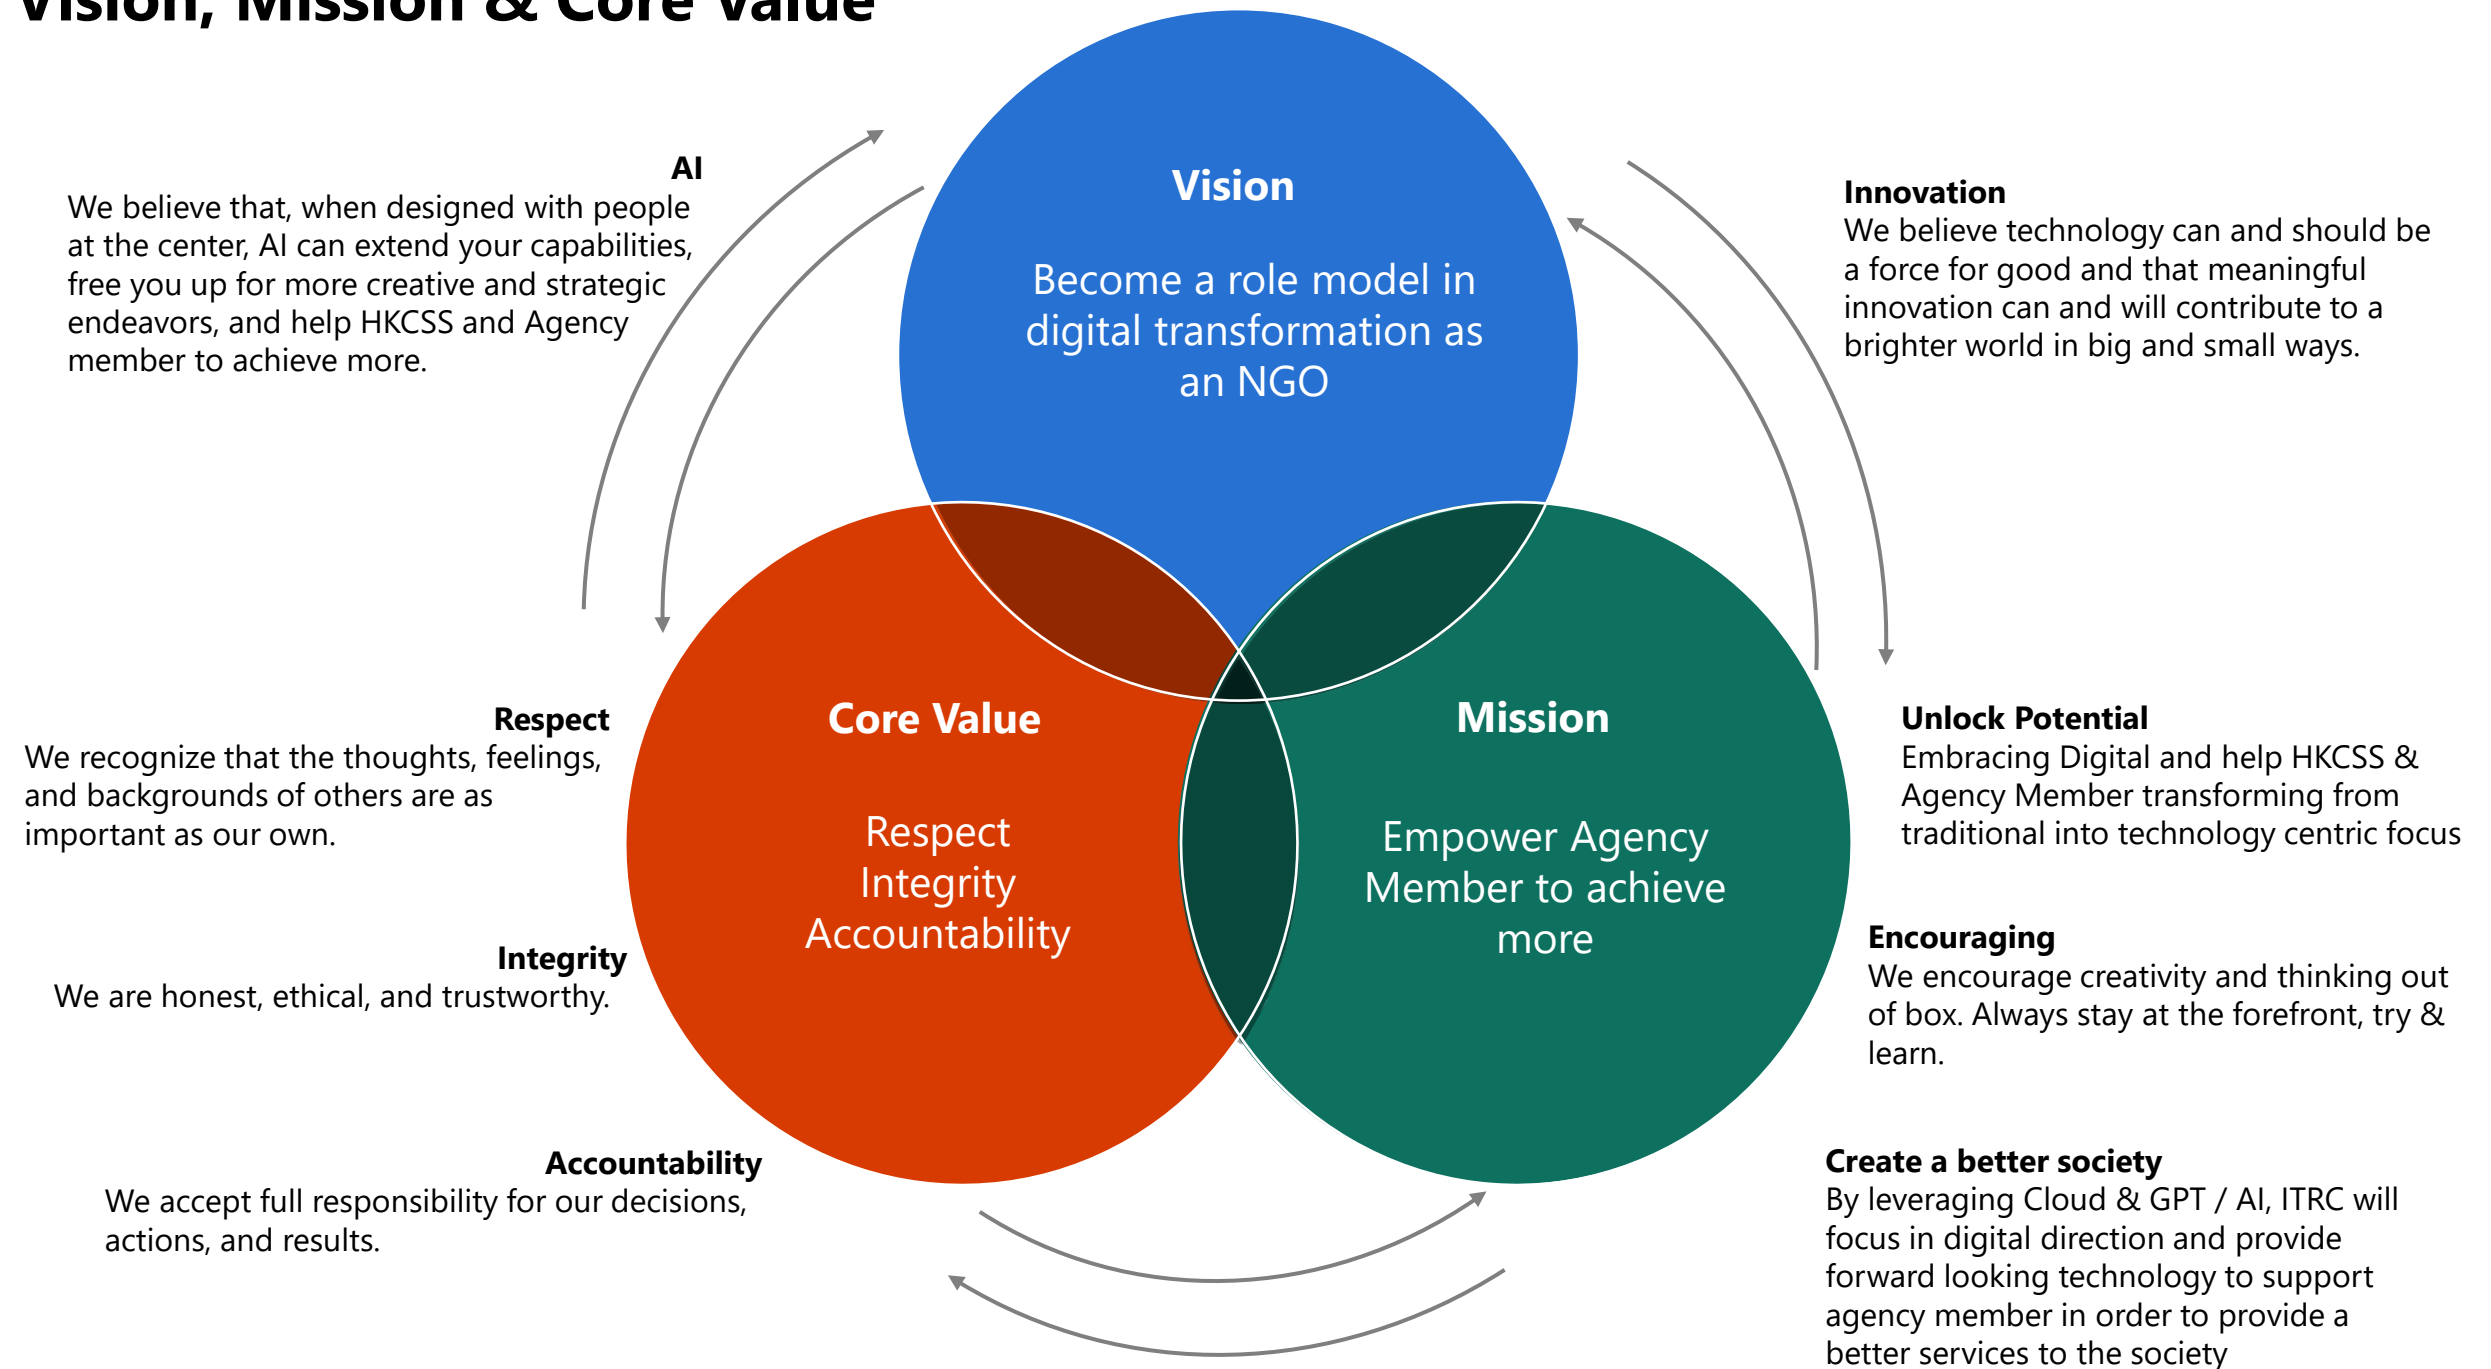

ITRC FORUM 2023

Data Analytic – Drive the Services Development

Vision, Mission & Core Value

Spectrum of Digital Transformation

HIGH

Level of Economic Scale

Service / Sector Development

6

Governance & Efficiency

Customer Satisfaction Enhancement

5

4

3

2

1

Enhancing management efficiency (HRM, FM system)

Strengthen Governance & compliance (e-workflow, Donation System, Document Management System, e-payment)

Measure Performance (output, outcome, impact) (case management system, event /service management system, Membership System)

E- or Cloud Services to enable Service Decision & Quality to fill services gap, community needs
Subscriptions based solutions : Selected specific services: Street Sleeper / Youth Mental Health, cases assessment tools; landscape portfolio