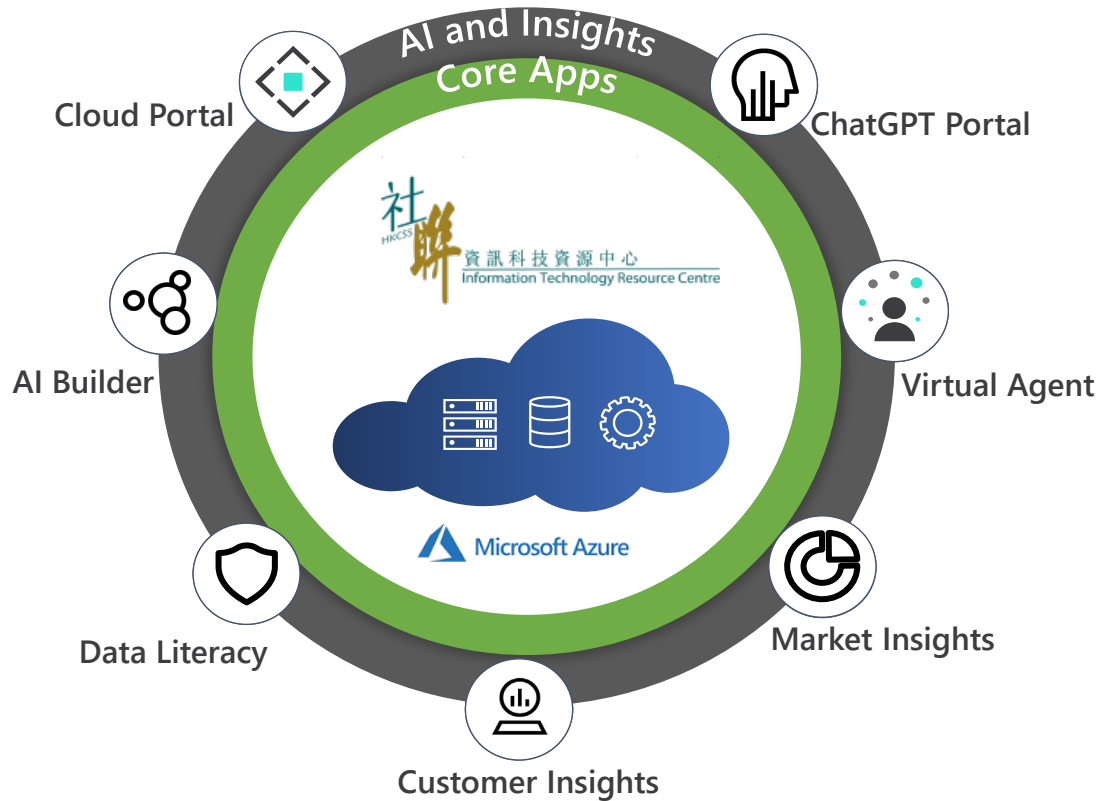

Level of Social Impact

HIGH₃

LOW

ITRC & SILO IT

Centralized & Cloud First

Digital & Data AI driven

Shared
Commitment

Technology driven / engineering focus

Business Transformation Strategy driven

IIRC – Centralized Cloud Platform

Technology driven / engineering focus

Business Transformation Strategy driven

Benefits to HKCSS Agency Member

Cloud Consolidation

- Ensure security & compliance
- Reduce CAPEX, consolidate Cloud OPEX
- Make Apps & IT Infra more comprehensive